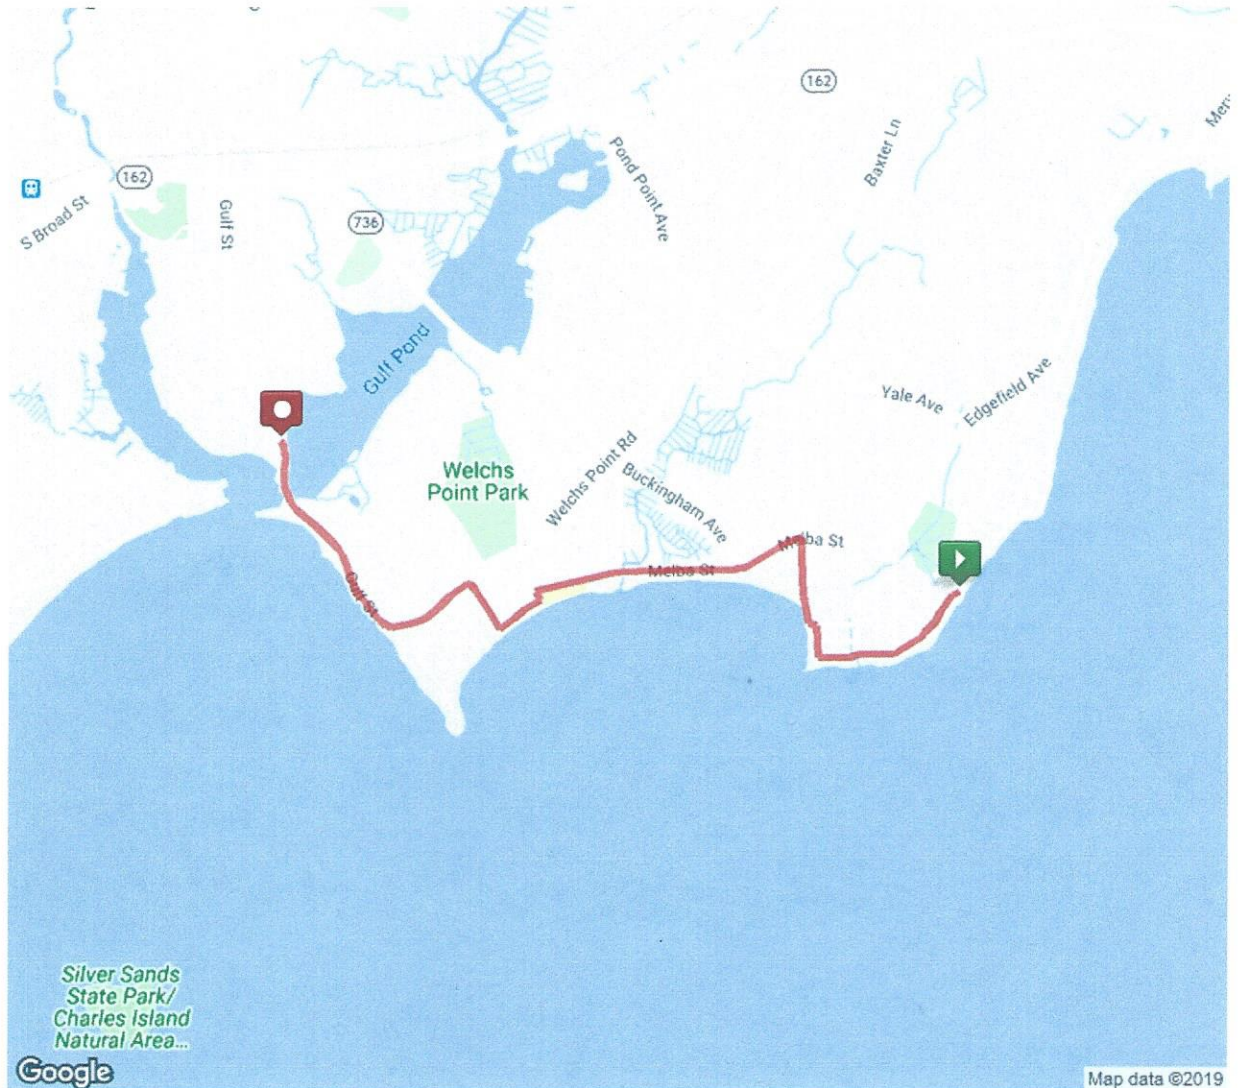

## Point beach to Gulf

Distance: 2.66 mi

Elevation Gain: 69 ft

Elevation Max: 42 ft

### Notes

Point beach to Gulf beach one direction double distance

- 0.00 mi** Head southwest on Point Beach Dr toward Earle St
- 0.44 mi** Head north on Virginia St toward Richard St
- 0.53 mi** Turn left onto Morehouse Ave
- 0.55 mi** Morehouse Ave turns right and becomes Platt St
- 0.78 mi** Head west on Melba St toward Mills Ave
- 0.94 mi** Head southwest on Melba St toward Buckingham Ave
- 1.27 mi** Continue onto Bayshore Dr  
Destination will be on the left

- 1.50 mi** Head west on Bayshore Dr toward Oakland Ave
- 1.51 mi** Turn left onto Oakland Ave
- 1.53 mi** Turn right onto Field Ct  
Destination will be on the left
- 1.66 mi** Head southwest on Field Ct toward Deerfield Ave
- 1.67 mi** Turn right onto Deerfield Ave
- 1.81 mi** Turn left onto Welchs Point Rd
- 1.82 mi** Head southwest on Welchs Point Rd toward Grandview Terrace
- 2.07 mi** Continue onto Gulf St
- 2.07 mi** Head northwest on Gulf St toward Old Field Ln
- 2.52 mi** Head north on Gulf St toward Dock Rd
- 2.66 mi** Destination